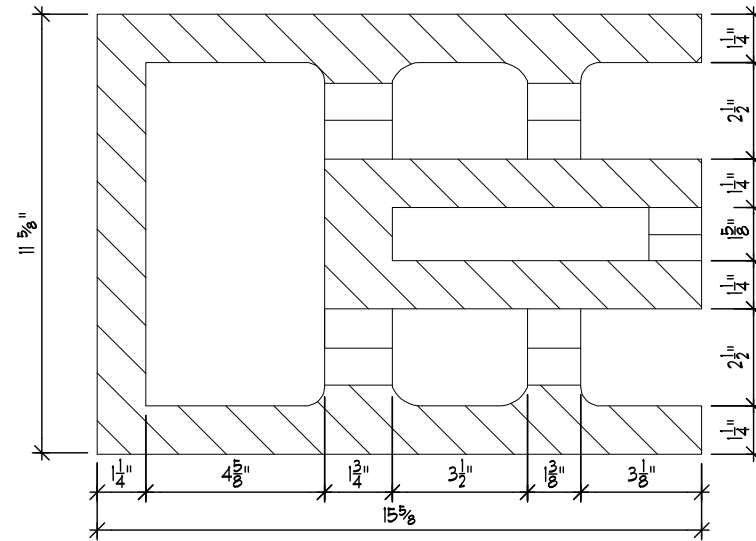

STRETCHER

CORNER BLOCK